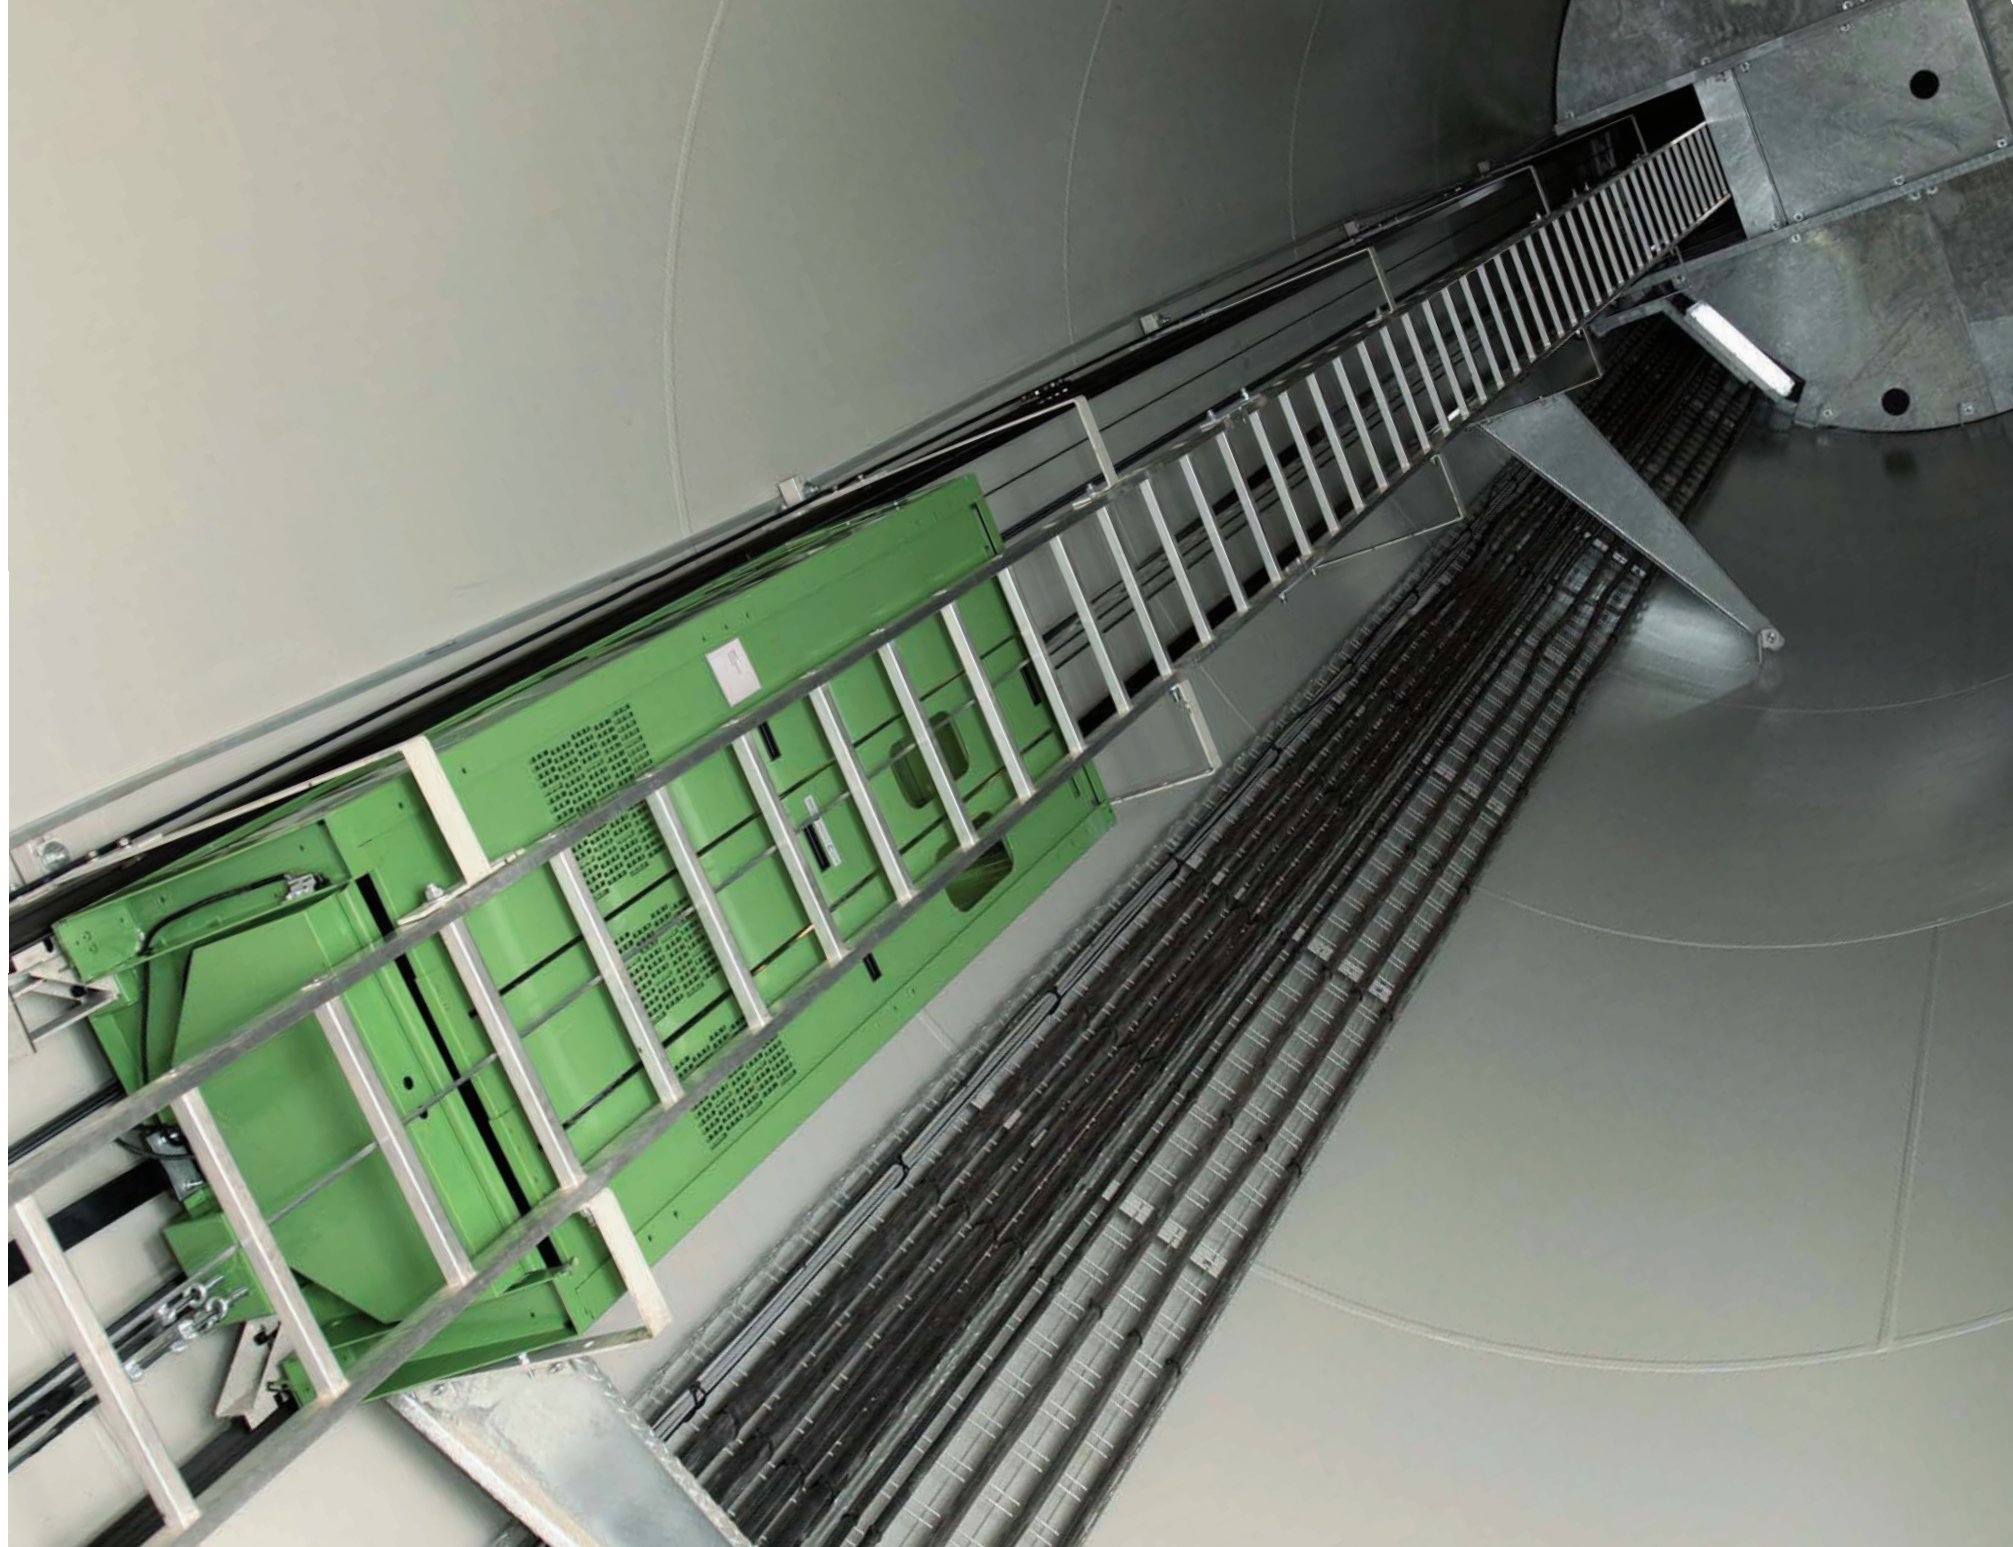

Sustainability.
The power that turns our cogs.

MP EOLIFT
Sisante Iberdrola Wind Farm
Cuenca. Spain