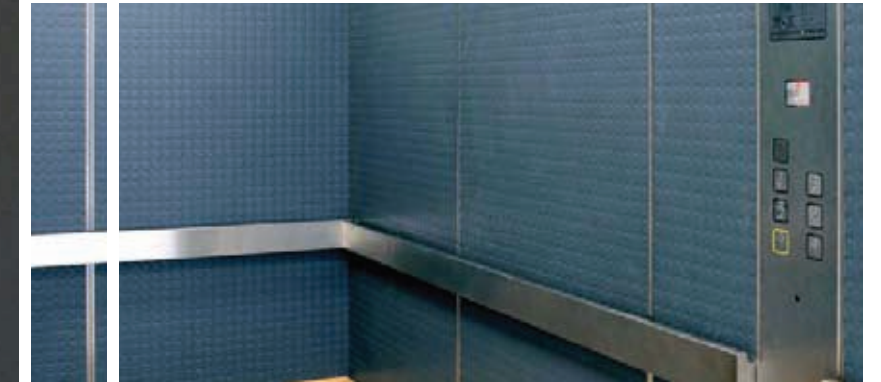

MP PASSENGER lift
Messe Wells
Wells. Austria
Lift: MP810V "S"

Efficiency.
The winning game in every way.

12
MP

13
MP

MP PASSENGER lift
Country Hall Ethias Liege
Liege, Belgium
Lift: MP 2626H "C"

Adaptation.
Harmonizing with the surroundings.