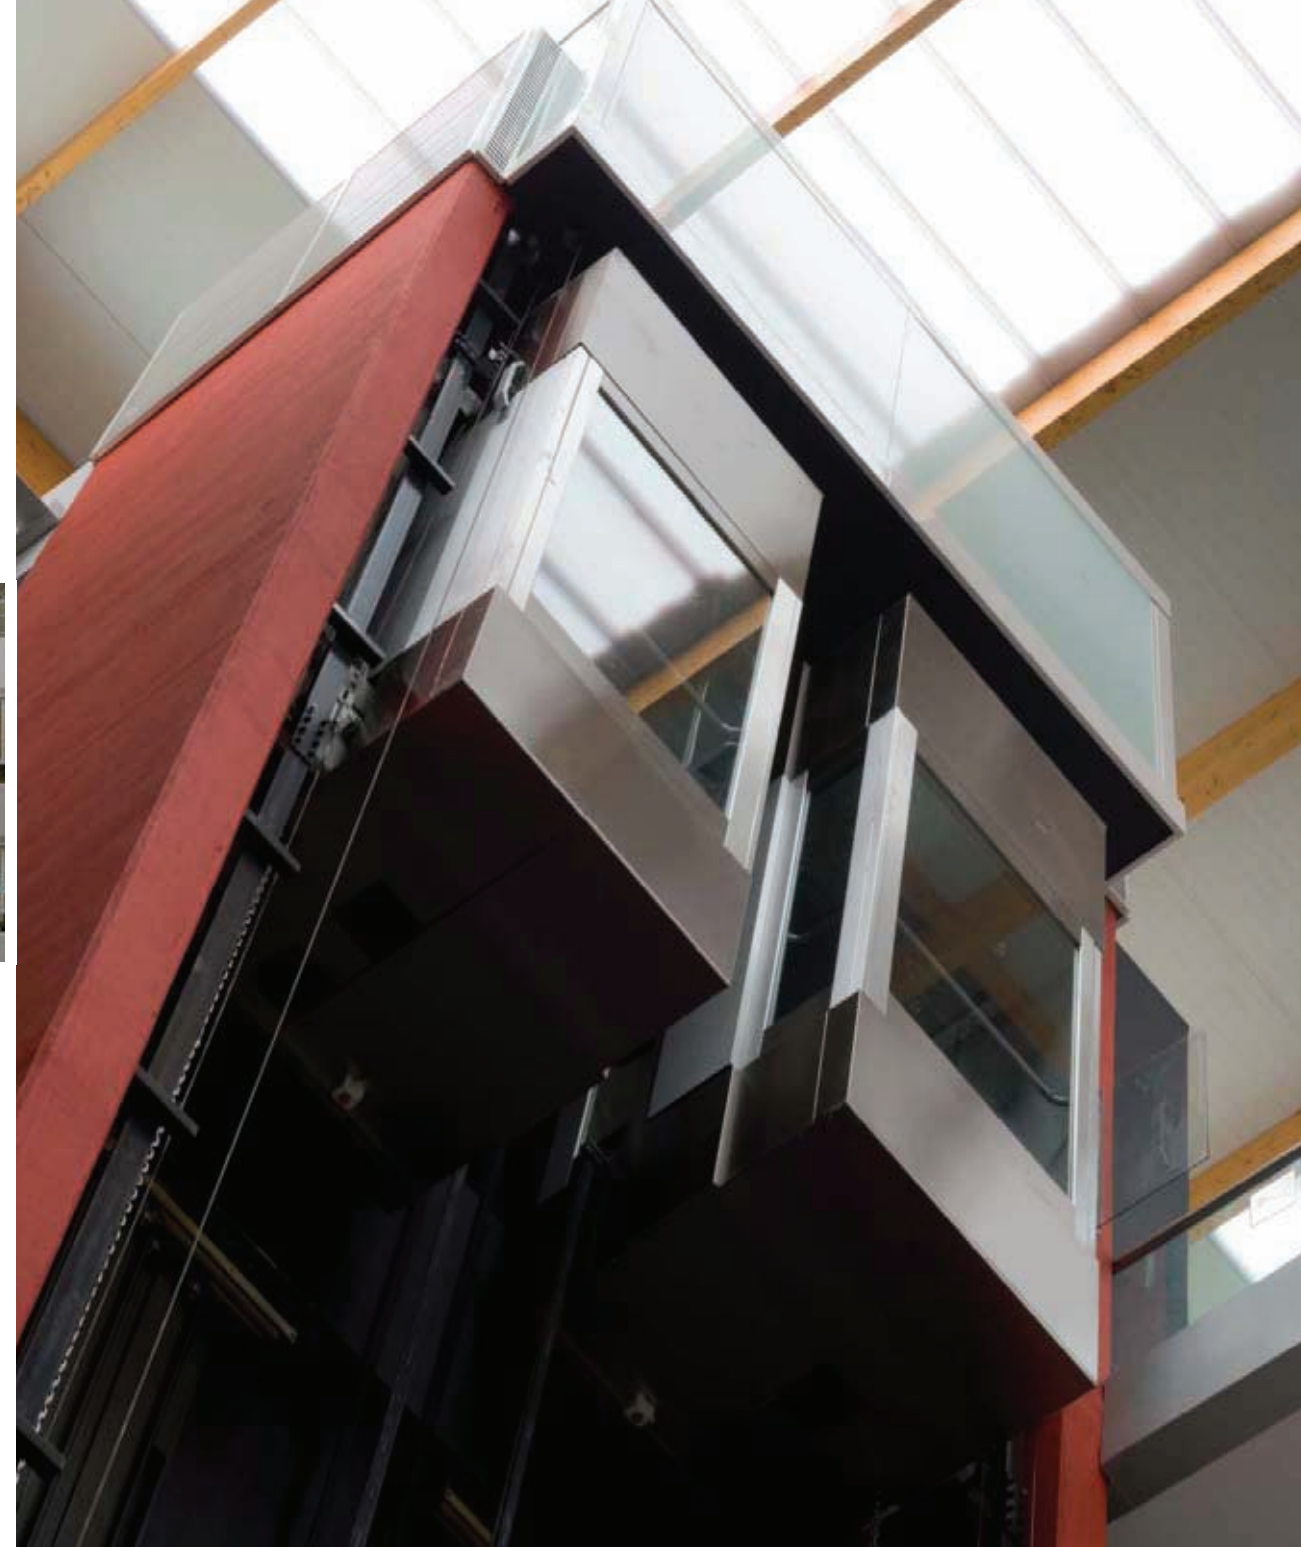

Movement.
When ups and downs mean moving forward.

56
MP

MP GLASS lift
Bluenet Building
Seville. Spain
Lift: MP Murano 610V "C"