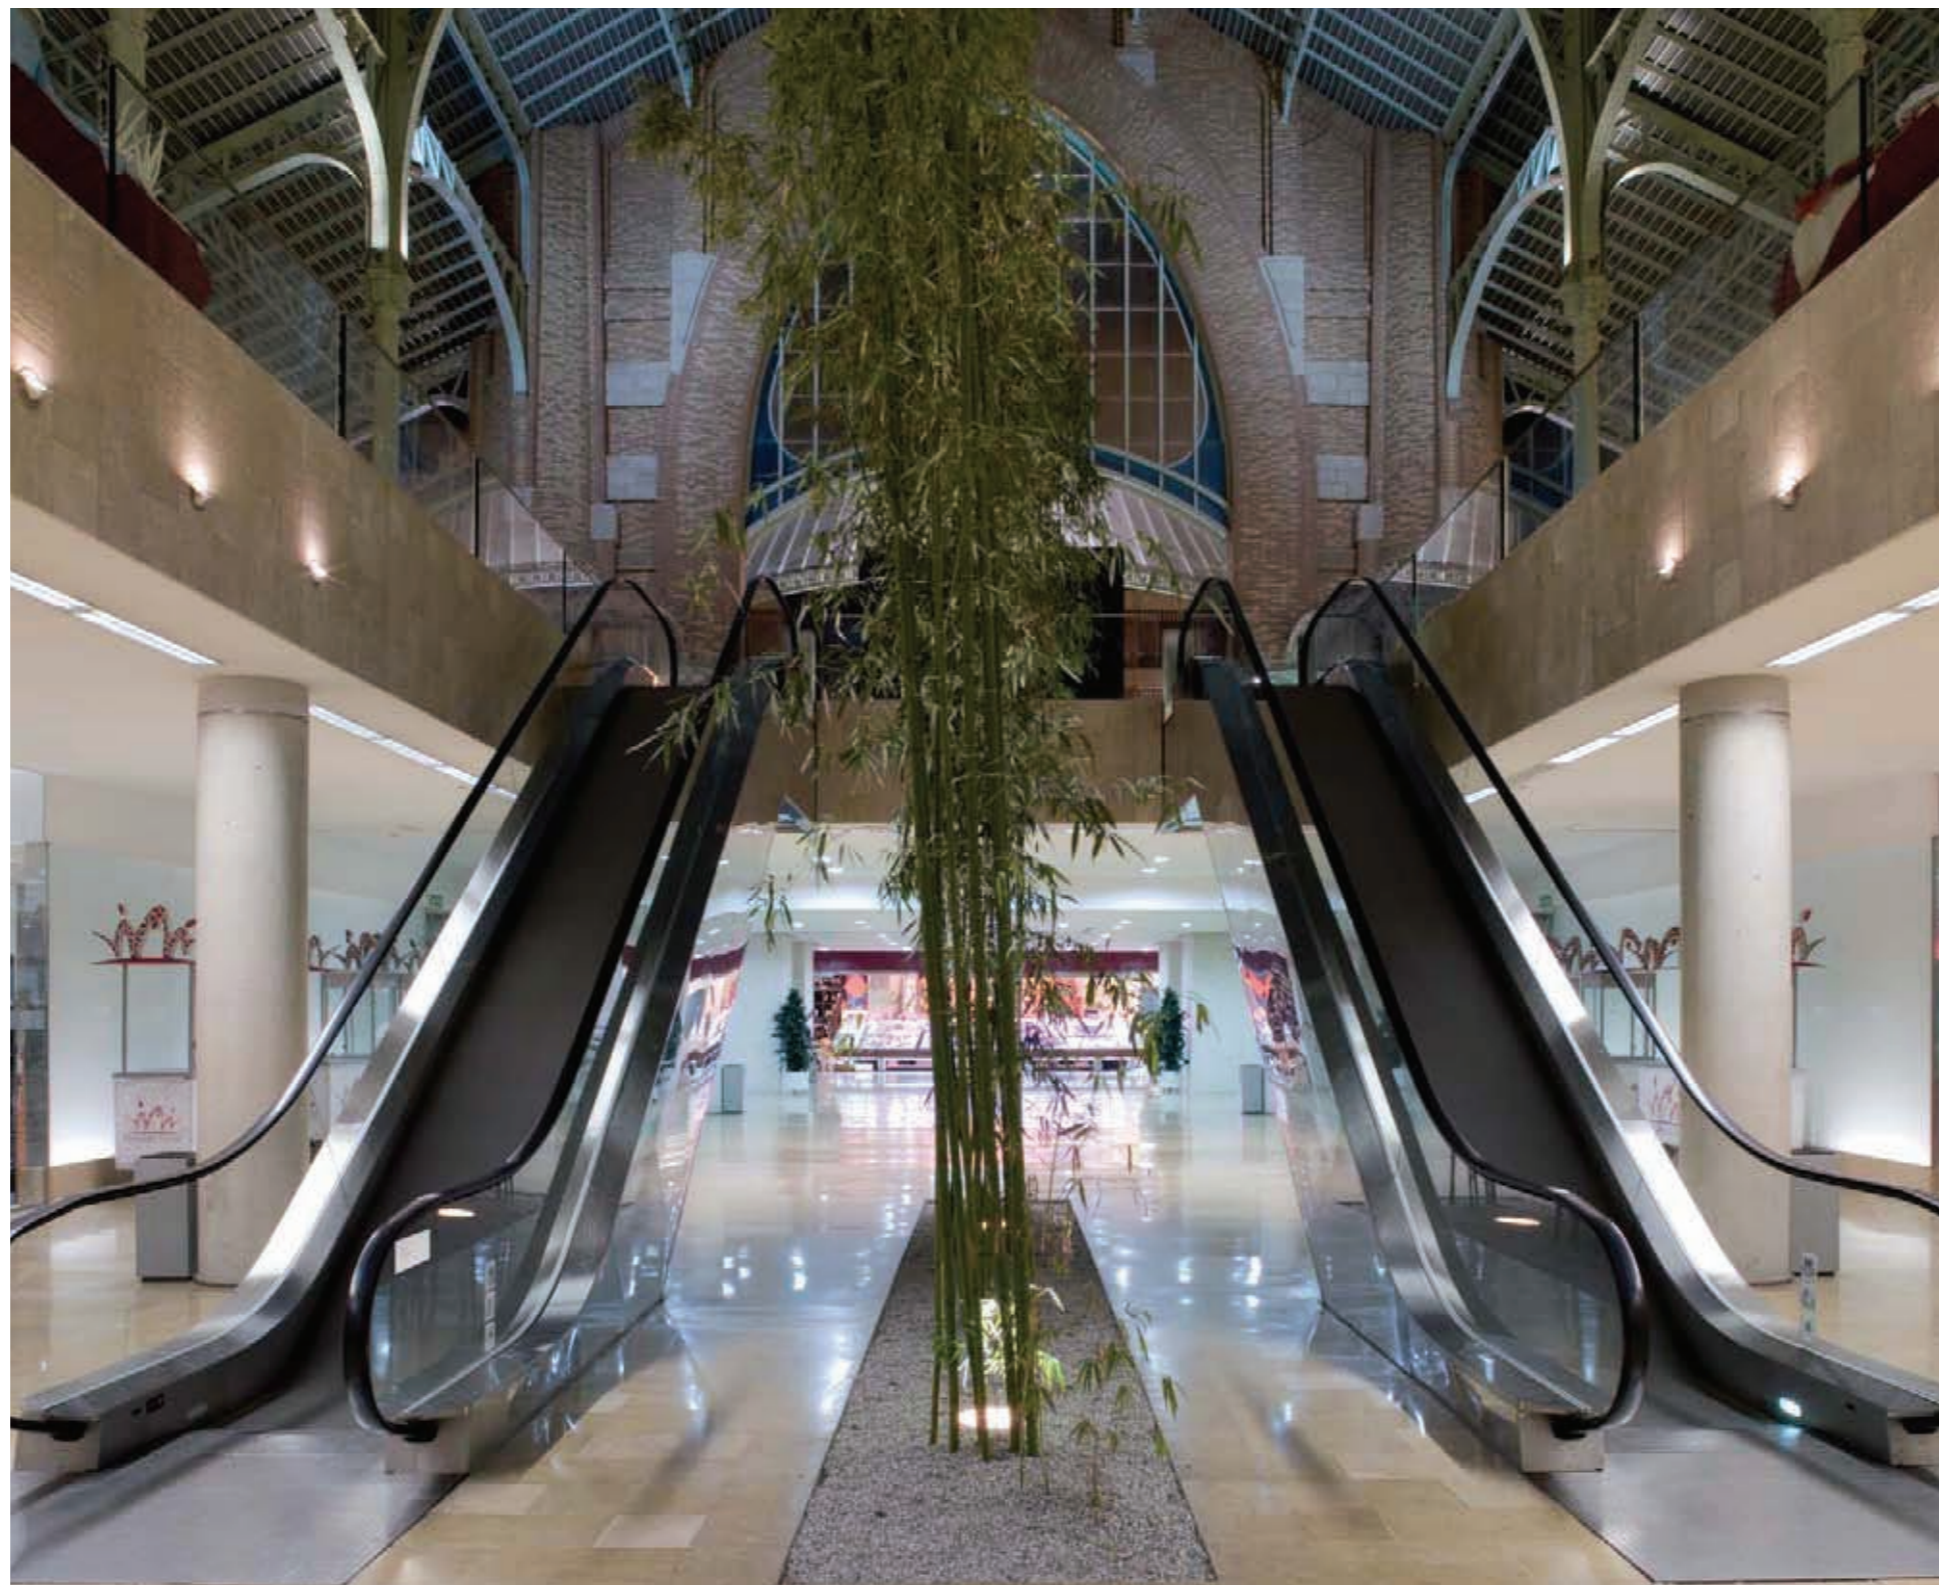

Trust  
The best result? A satisfied customer

62  
MP

63  
MP

MP STEP / MP PASSENGER lift  
Mercado Colón  
Valencia. Spain  
Escalators: 2 MP Colina  
Lifts:  
MP Murano 806H "C"  
2 MP810V "S"  
2 MP1310V "S"